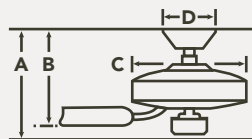

**OPTIONAL CONTROLS**

**WALL TRANSMITTER - FULL FUNCTION**

**370038MULTR (Shown)**

**COORDINATING LIGHTING**

To see the complete Kittery Point™ Collection visit Kichler.com.

**Mini Pendant**  
42436OZ

**Pendant**  
42437AP

**HANGING MEASUREMENTS**

**WITH 6" DOWNROD**

Fixture Drop (from ceiling)	Blade Drop (from ceiling)	Housing (width)	Ceiling Canopy (width)
A: 18.25"	B: 11.75"	C: 16.25"	D: 6.00"

**WITH 12" DOWNROD**

Fixture Drop (from ceiling)	Blade Drop (from ceiling)	Housing (width)	Ceiling Canopy (width)
A: 24.25"	B: 17.75"	C: 16.25"	D: 6.00"